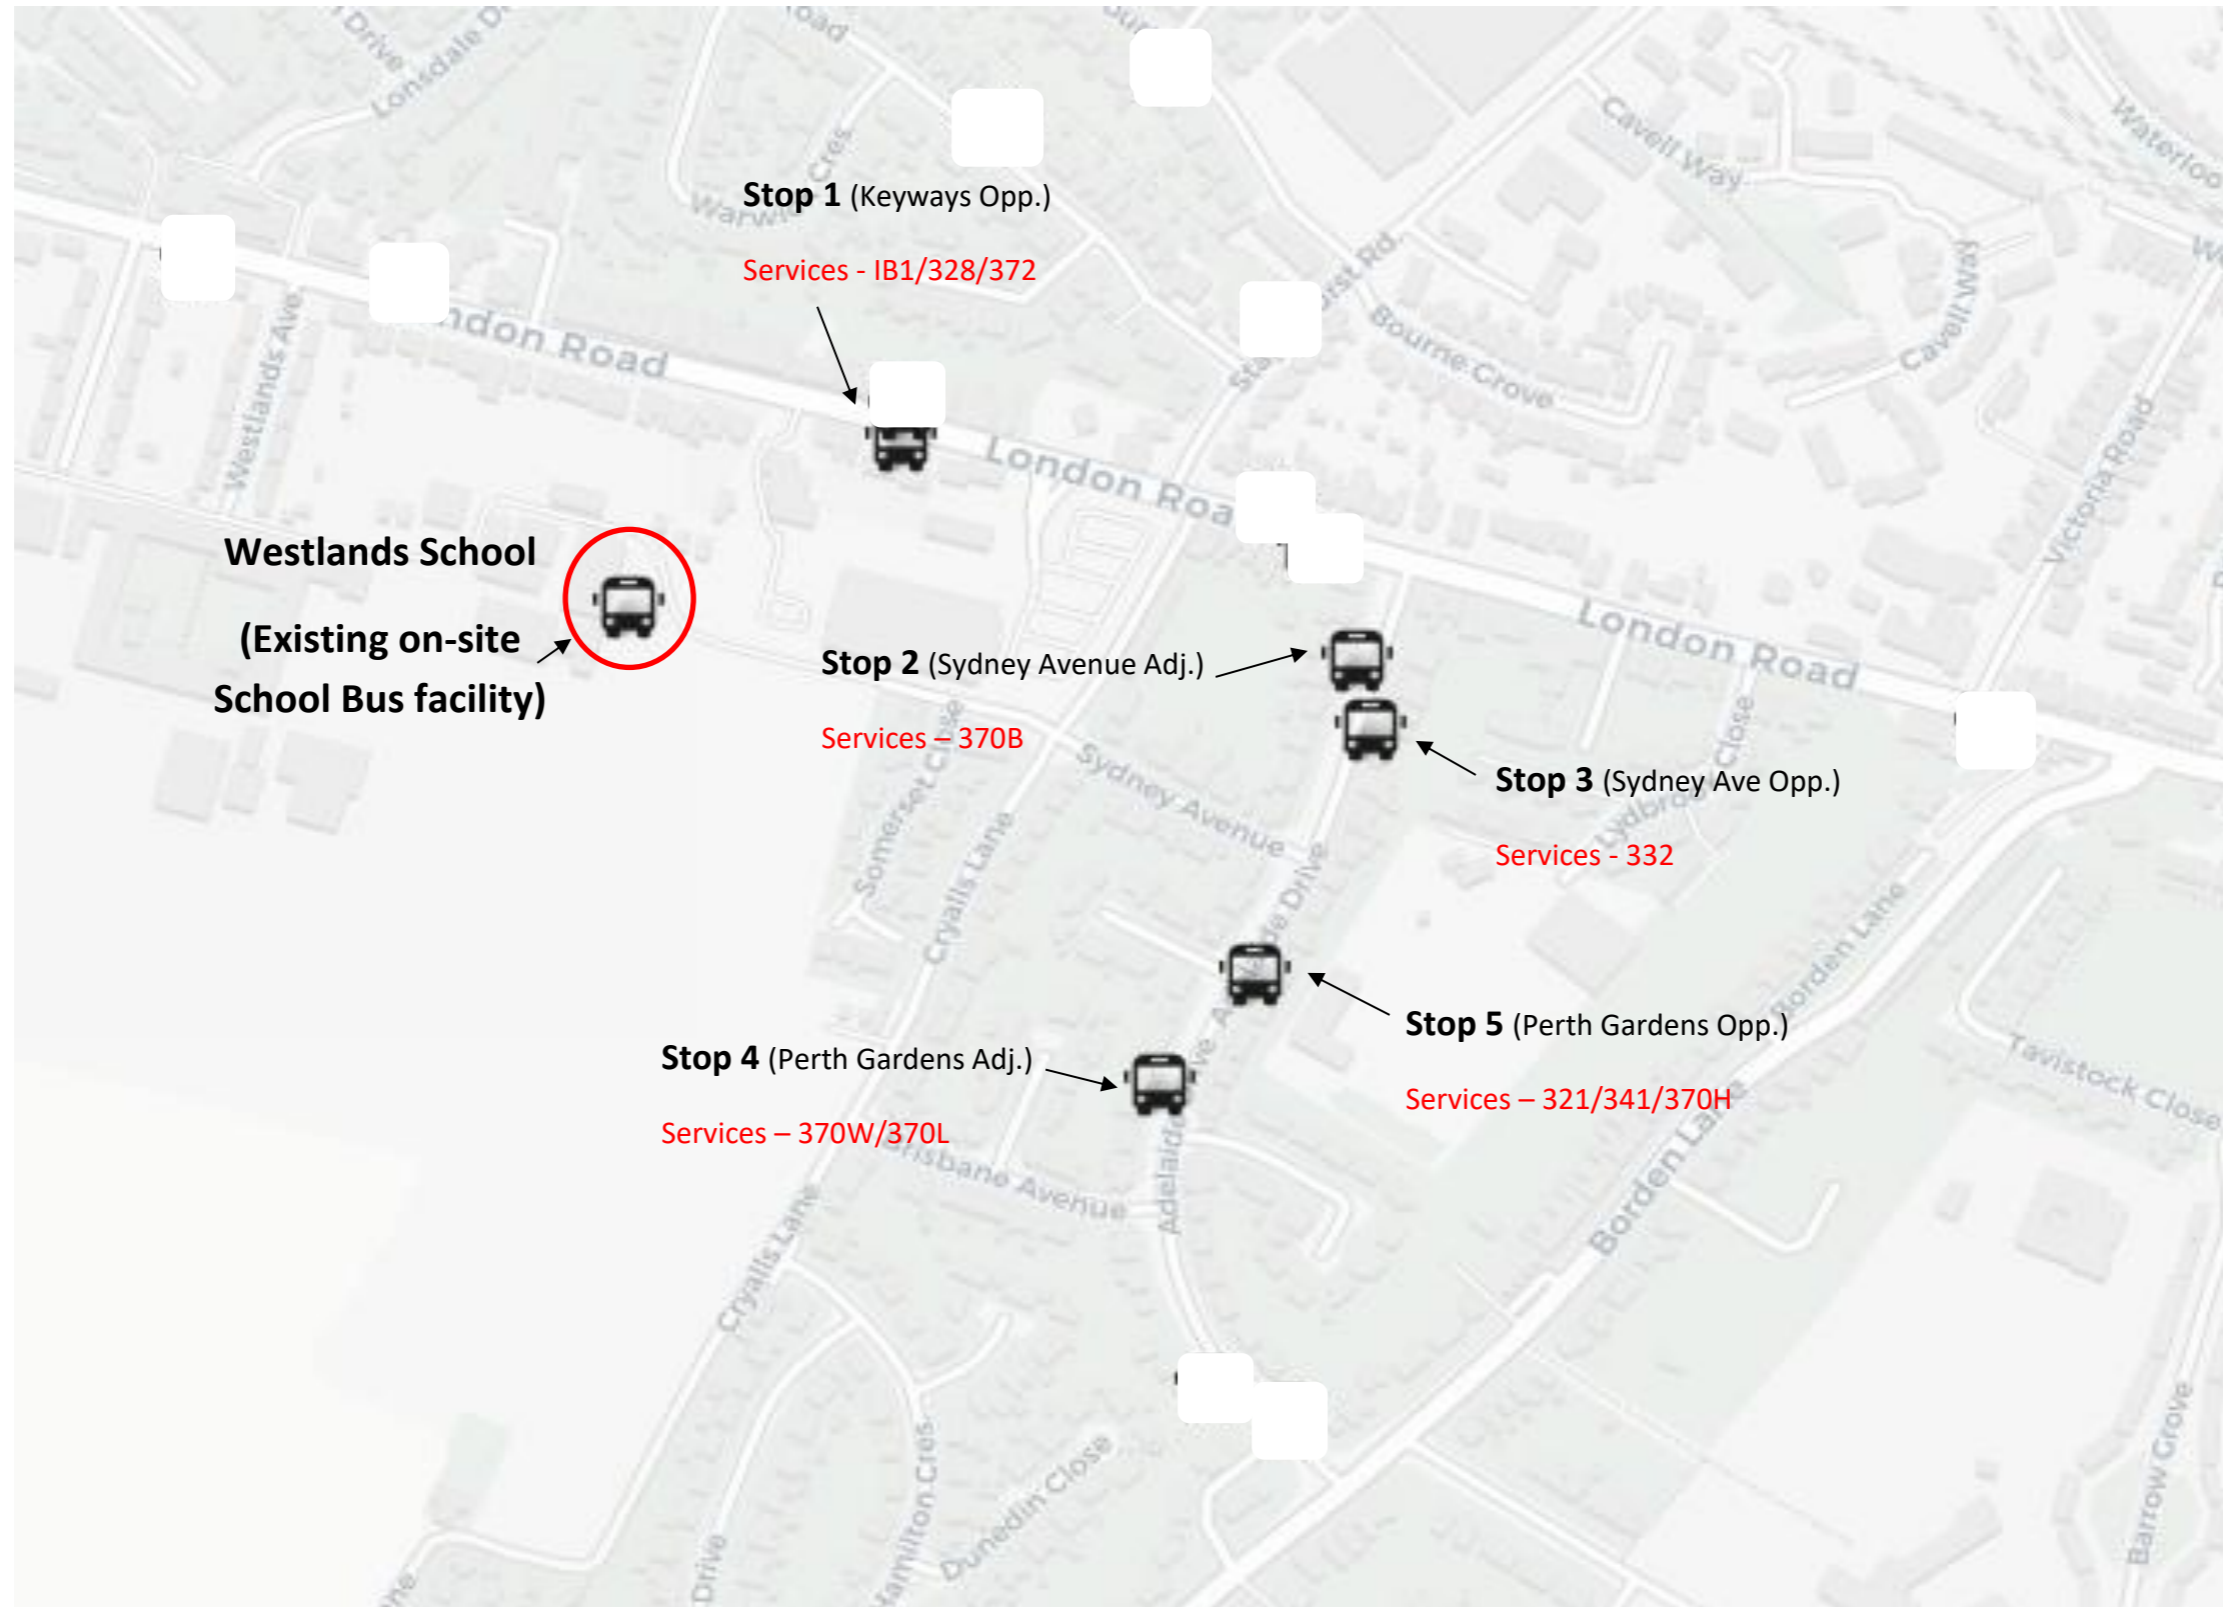

WESTLAND SCHOOL - SCHOOL BUS SERVICE STOP ALLOCATION

Stop 1

328 – Sittingbourne - Upchurch - Rainham

372 – Upchurch - Lower Halstow - Sittingbourne

IB1 - Halfway - Sheerness - Minster - Sittingbourne Schools

Stop 2

370B – Eastchurch - Minster - Thistle Hill - Queenborough - Rushenden - Sittingbourne Schools

Stop 3

332 - Deans Bottom - Stockbury - Yelsted - Sittingbourne Schools

Stop 4

370W – West Minster - Sheerness - Minster - Thistle Hill - Sittingbourne Schools

370L – Leysdown - Eastchurch - Minster - Thistle Hill - Sittingbourne Schools

Stop 5

341 – (Sheerness - Iwade -) Sittingbourne - Northwood Drive

321 - Iwade - Kemsley - Sittingbourne Schools

370H - West Minster - Sheerness - Iwade - Kemsley - Sittingbourne Schools